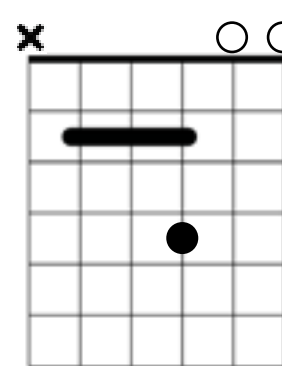

### 3-string partial capo chord chart for Worship Guitarists

A partial capo is one that covers some of the guitar strings, providing new options for chord voicings. This chord chart is for a **3-string partial capo** placed on the 2nd fret from the nut (or a full capo) to cover the A-D-G strings. This forms an **Esus4** chord when strummed open.

### 3-string Partial Capo

Light weight - low profile

**E5**  
(no 3rd)  
Replaces **E** chord

**E5/G#**  
Replaces **E/G#** chord and often **G#m** too!

**E5/B**  
Replaces **E/B** chord

**F#m11**  
You have to reach over your partial capo, or mute the low E string  
Replaces **F#m** & **F#m7** chords

**C#m7**  
(no 5th)  
Alternate replacement to **C#m** chord

**G#m<sup>b</sup>13**  
Replaces **G#m** chord

This covers the main chords in the key of E, but there are certainly more variations! Experiment with different voicings, expand your playing songwriting skills, and most of all