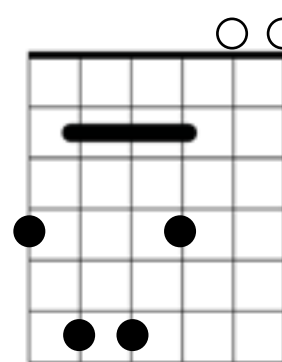

### 3-string partial capo chord chart for Worship Guitarists

A partial capo is one that covers some of the guitar strings, providing new options for chord voicings. This chord chart is for a **3-string partial capo** placed on the 2nd fret from the nut (or a full capo) to cover the A-D-G strings. This forms an **Esus4** chord when strummed open.

### 3-string Partial Capo

Light weight - low profile

**E5**  
(no 3rd)  
Replaces **E** chord

**E5/G#**  
Replaces **E/G#** chord and often **G#m** too!

**E5/B**  
Replaces **E/B** chord

**F#m11**  
You have to reach over your partial capo, or mute the low E string  
Replaces **F#m** & **F#m7** chords

**Aadd9**  
Replaces **A** chord

**Aadd9/C#**  
Replaces **A/C#** chord

**Aadd9/E**  
Replaces **A/E** chord

**Bsus4**  
Replaces **B** chord

**Badd11/D#**  
Replaces **B/D#** chord

**C#m7**  
Replaces **C#m** chord

**C#m7**  
(no 5th)  
Alternate replacement to **C#m** chord

**G#m<sup>b</sup>13**  
Replaces **G#m** chord

This covers the main chords in the key of E, but there are certainly more variations! Experiment with different voicings, expand your playing songwriting skills, and most of all