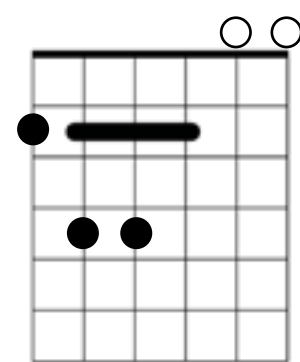

### 3-string partial capo chord chart for Worship Guitarists

A partial capo is one that covers some of the guitar strings, providing new options for chord voicings. This chord chart is for a **3-string partial capo** placed on the 2nd fret from the nut (or a full capo) to cover the A-D-G strings. This forms an **Esus4** chord when strummed open.

### 3-string Partial Capo

Light weight - low profile

**E5**  
(no 3rd)  
Replaces **E** chord

**E5/G#**  
Replaces **E/G#** chord and often **G#m** too!

**E5/B**  
Replaces **E/B** chord

**F#m11**  
You have to reach over your partial capo, or mute the low E string  
Replaces **F#m** & **F#m7** chords

**C#m7**  
(no 5th)  
Alternate replacement to **C#m** chord

**G#m<sup>b</sup>13**  
Replaces **G#m** chord

This covers the main chords in the key of E, but there are certainly more variations! Experiment with different voicings, expand your playing songwriting skills, and most of all