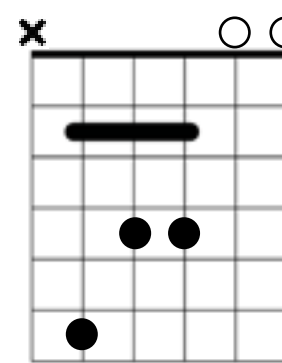

### 3-string partial capo chord chart for Worship Guitarists

A partial capo is one that covers some of the guitar strings, providing new options for chord voicings. This chord chart is for a **3-string partial capo** placed on the 2nd fret from the nut (or a full capo) to cover the A-D-G strings. This forms an **Esus4** chord when strummed open.

### 3-string Partial Capo

Light weight - low profile

**E5**  
(no 3rd)  
Replaces **E** chord

**E5/G#**  
Replaces **E/G#** chord and often **G#m** too!

**E5/B**  
Replaces **E/B** chord

**F#m11**  
You have to reach over your partial capo, or mute the low E string  
Replaces **F#m** & **F#m7** chords

**Aadd9**  
Replaces **A** chord

**Aadd9/C#**  
Replaces **A/C#** chord

**Aadd9/E**  
Replaces **A/E** chord

**Bsus4**  
Replaces **B** chord

**Badd11/D#**  
Replaces **B/D#** chord

**C#m7**  
Replaces **C#m** chord

**C#m7**  
(no 5th)  
Alternate replacement to **C#m** chord

**G#m<sup>b</sup>13**  
Replaces **G#m** chord

This covers the main chords in the key of E, but there are certainly more variations! Experiment with different voicings, expand your playing songwriting skills, and most of all