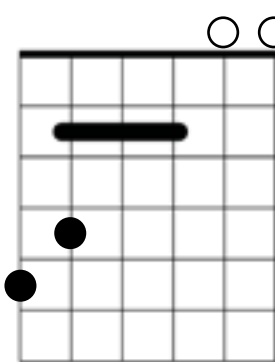

### 3-string partial capo chord chart for Worship Guitarists

A partial capo is one that covers some of the guitar strings, providing new options for chord voicings. This chord chart is for a **3-string partial capo** placed on the 2nd fret from the nut (or a full capo) to cover the A-D-G strings. This forms an **Esus4** chord when strummed open.

### 3-string Partial Capo

Light weight - low profile

**E5**  
(no 3rd)  
Replaces **E** chord

**E5/G#**  
Replaces **E/G#** chord and often **G#m** too!

**E5/B**  
Replaces **E/B** chord

**F#m11**  
You have to reach over your partial capo, or mute the low E string  
Replaces **F#m** & **F#m7** chords

**C#m7**  
(no 5th)  
Alternate replacement to **C#m** chord

**G#m<sup>b</sup>13**  
Replaces **G#m** chord

This covers the main chords in the key of E, but there are certainly more variations! Experiment with different voicings, expand your playing songwriting skills, and most of all