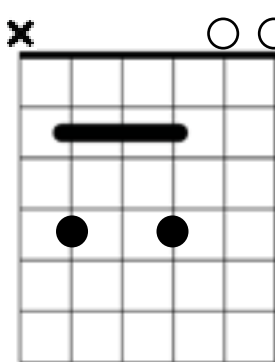

### 3-string partial capo chord chart for Worship Guitarists

A partial capo is one that covers some of the guitar strings, providing new options for chord voicings. This chord chart is for a **3-string partial capo** placed on the 2nd fret from the nut (or a full capo) to cover the A-D-G strings. This forms an **Esus4** chord when strummed open.

### 3-string Partial Capo

Light weight - low profile

**E5**  
(no 3rd)  
Replaces **E** chord

**E5/G#**  
Replaces **E/G#** chord and often **G#m** too!

**E5/B**  
Replaces **E/B** chord

**F#m11**  
You have to reach over your partial capo, or mute the low E string  
Replaces **F#m** & **F#m7** chords

**Aadd9**  
Replaces **A** chord

**Aadd9/C#**  
Replaces **A/C#** chord

**Aadd9/E**  
Replaces **A/E** chord

**Bsus4**  
Replaces **B** chord

**Badd11/D#**  
Replaces **B/D#** chord

**C#m7**  
Replaces **C#m** chord

**C#m7**  
(no 5th)  
Alternate replacement to **C#m** chord

**G#m<sup>b</sup>13**  
Replaces **G#m** chord

This covers the main chords in the key of E, but there are certainly more variations! Experiment with different voicings, expand your playing songwriting skills, and most of all