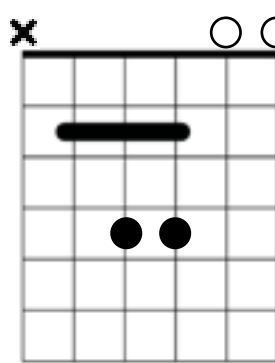

Bsus4
Replaces **B** chord