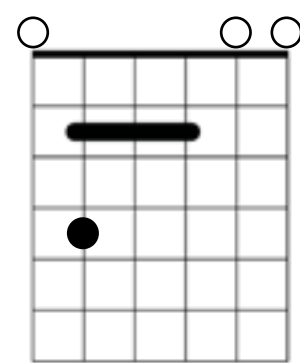

Aadd9/E
Replaces **A/E** chord