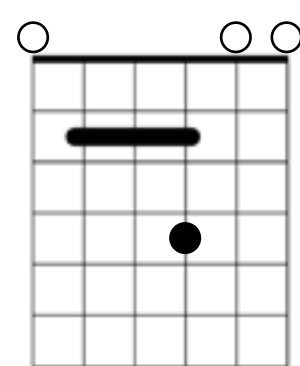

### 3-string partial capo chord chart for Worship Guitarists

A partial capo is one that covers some of the guitar strings, providing new options for chord voicings. This chord chart is for a **3-string partial capo** placed on the 2nd fret from the nut (or a full capo) to cover the A-D-G strings. This forms an **Esus4** chord when strummed open.

### 3-string Partial Capo

Light weight - low profile

**E5**  
(no 3rd)  
Replaces **E** chord

**E5/G#**  
Replaces **E/G#** chord and often **G#m** too!

**E5/B**  
Replaces **E/B** chord

**F#m11**  
You have to reach over your partial capo, or mute the low E string  
Replaces **F#m** & **F#m7** chords

**C#m7**  
(no 5th)  
Alternate replacement to **C#m** chord

**G#m<sup>b</sup>13**  
Replaces **G#m** chord

This covers the main chords in the key of E, but there are certainly more variations! Experiment with different voicings, expand your playing songwriting skills, and most of all