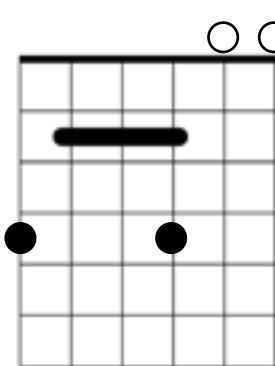

### 3-string partial capo chord chart for Worship Guitarists

A partial capo is one that covers some of the guitar strings, providing new options for chord voicings. This chord chart is for a **3-string partial capo** placed on the 2nd fret from the nut (or a full capo) to cover the A-D-G strings. This forms an **Esus4** chord when strummed open.

### 3-string Partial Capo

Light weight - low profile

**E5**  
(no 3rd)  
Replaces **E** chord

**E5/G#**  
Replaces **E/G#** chord and often **G#m** too!

**E5/B**  
Replaces **E/B** chord

**F#m11**  
You have to reach over your partial capo, or mute the low E string  
Replaces **F#m** & **F#m7** chords

**C#m7**  
(no 5th)  
Alternate replacement to **C#m** chord

**G#m<sup>b</sup>13**  
Replaces **G#m** chord

This covers the main chords in the key of E, but there are certainly more variations! Experiment with different voicings, expand your playing songwriting skills, and most of all