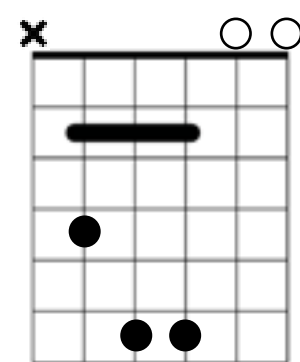

### 3-string partial capo chord chart for Worship Guitarists

A partial capo is one that covers some of the guitar strings, providing new options for chord voicings. This chord chart is for a **3-string partial capo** placed on the 2nd fret from the nut (or a full capo) to cover the A-D-G strings. This forms an **Esus4** chord when strummed open.

### 3-string Partial Capo

Light weight - low profile

**E5**  
(no 3rd)  
Replaces **E** chord

**E5/G#**  
Replaces **E/G#** chord and often **G#m** too!

**E5/B**  
Replaces **E/B** chord

**F#m11**  
You have to reach over your partial capo, or mute the low E string  
Replaces **F#m** & **F#m7** chords

**Aadd9**  
Replaces **A** chord

**Aadd9/C#**  
Replaces **A/C#** chord

**Aadd9/E**  
Replaces **A/E** chord

**Bsus4**  
Replaces **B** chord

**Badd11/D#**  
Replaces **B/D#** chord

**C#m7**  
Replaces **C#m** chord

**C#m7**  
(no 5th)  
Alternate replacement to **C#m** chord

**G#m<sup>b</sup>13**  
Replaces **G#m** chord

This covers the main chords in the key of E, but there are certainly more variations! Experiment with different voicings, expand your playing songwriting skills, and most of all